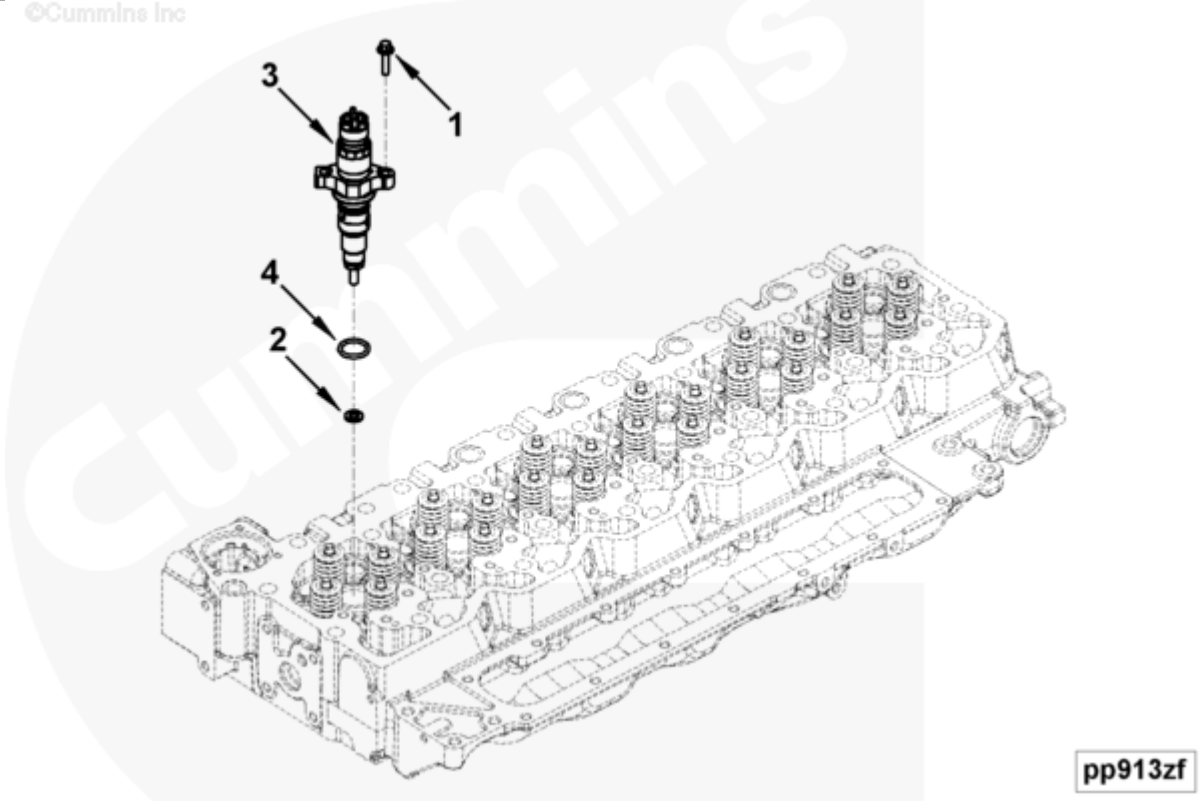

SMALL | MEDIUM | LARGE

Cart	Ref No	Part Number	Part Description	Required	Remarks
View My Cart					
		PP8464	Injector		Injector

<input type="checkbox"/>	1	4894218	Hexagon Flange Head Cap Screw	6	
<input type="checkbox"/>	3	5263315	Injector	6	
<input type="checkbox"/>	2	3976371	Injector Seal	1	
<input type="checkbox"/>	4	3977393	O-Ring Seal	1	